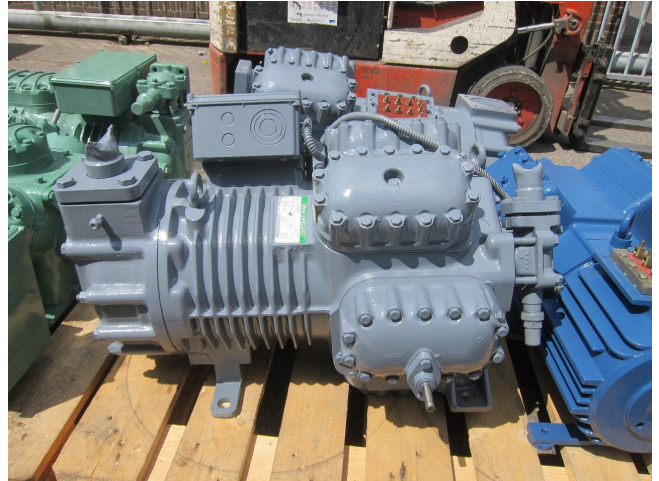

DWM D8SJ1-600X-BWM/D

Specifications

Brand	DWM
Type	D8SJ1-600X-BWM/D
Refrigerant	Freon
Refrigerant type	R 404 A or other types
kW at 0°C/+40°C	147,6
kW at -5°C/+40°C	112,8
kW at -10°C/+40°C	101,2
kW at -20°C/+40°C	66,3
kW at -30°C/+40°C	40,7
Sizes	900x600x600 mm (LxWxH)

Description

Used DWM D8SJ1-600X-BWM/D